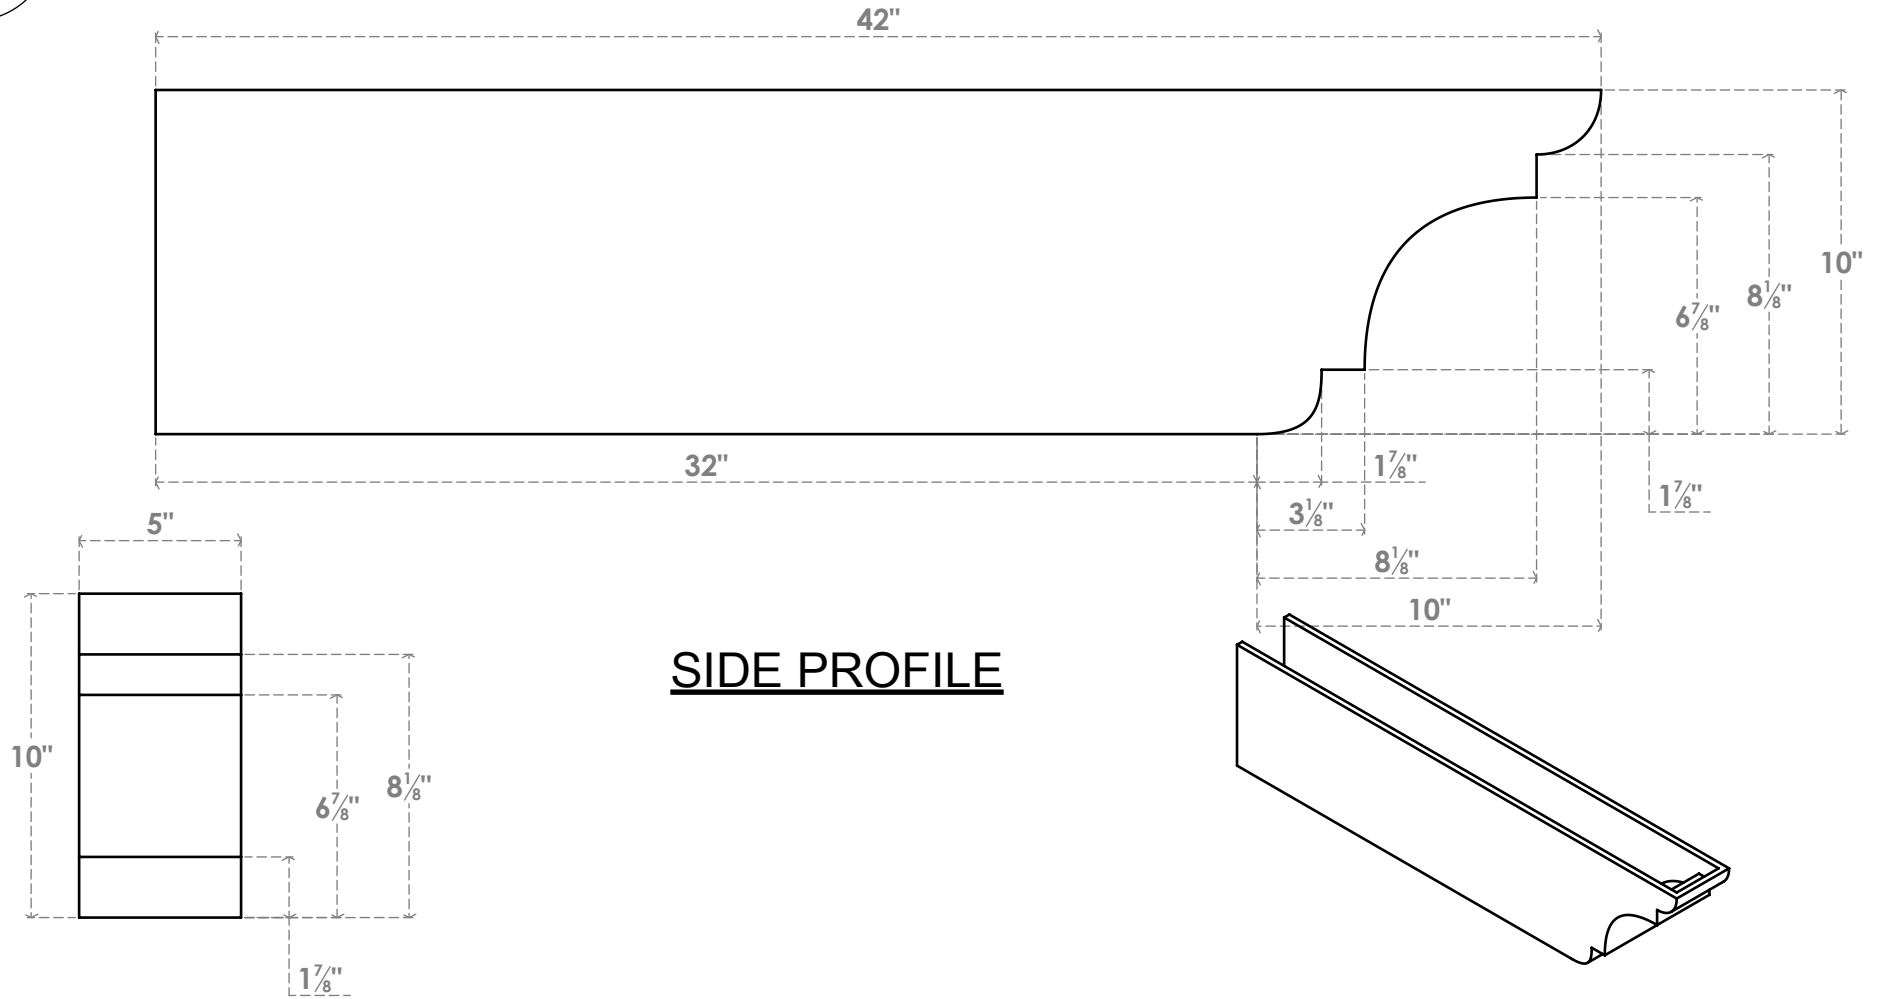

RFTP05X10X42NEB

5"W X 10"H X 42"L NEW BRIGHTON ARCHITECTURAL GRADE PVC RAFTER TAIL

SIDE PROFILE

FRONT PROFILE

ISOMETRIC

EKENA
MILLWORK
2300 WEST MAIN ST.
CLARKSVILLE, TX 75426
TOLL FREE: 866-607-0453
WWW.EKENAMILLWORK.COM